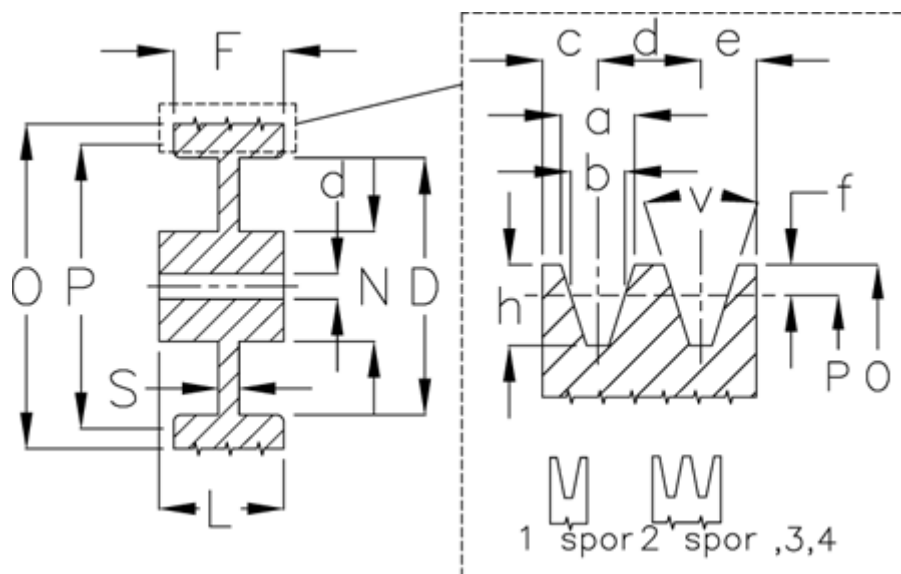

Article number: 60410128002

Description: V-belt pulley, no bore B 280/2

Measures

D	= 238	S	= 14
d	= 20	Type	= B
F	= 44.0		
L	= 55		
N	= 80		
Number of ribs	= 2		
O	= 287.0		
P	= 280		